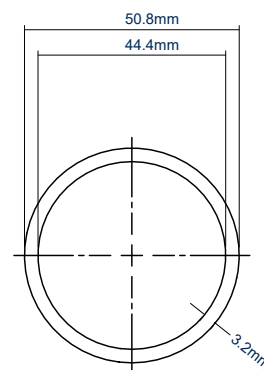

TOP VIEW

PACKING INFORMATION

ORIGINAL DESIGNS BY B-TECH AV MOUNTS - REGISTERED DESIGNS & PATENTS APPLY

COLOUR:	ORDER REF:	EAN CODE:	MASTER CARTON QTY:	INNER CARTON QTY:	MASTER CARTON WEIGHT:	MASTER CARTON CUBE:
Black	BT7853-200/B	5019318301292	1	0		
Black	BT7853-300/B	5019318301308	1	0		

ACCESSORIES AND RELATED PRODUCTS

BT7822 Heavy Duty Ceiling/ Floor Mount for Ø50mm poles	BT7841 2-Piece Accessory Collar for use with Ø50mm poles	BT7824 External Pole Joiner for use with BT7850 and BT7853 Ø50mm poles	BT7850 Ø50mm Pole for mounting to the wall, ceiling or floor

SS-V2-BT7853-090819